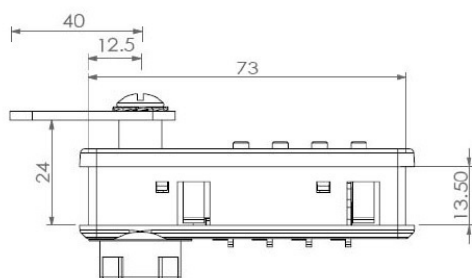

PRODUCT SHEET

Description:

Combi. Cam Lock M901, Public, 4-Digit, RH, 90DG, MK+Code Finder, Black, 73X20X15,5mm, Straight Cam C/E:40mm,, Closed 9´Clock, Open 12 O´Clock, Pre-coded 0000, Master, Key System #J13, Cylinder Centre to Edge of Lock Body: 12mm,, F/0,8-1,0mm Metal Panels Thickness, Horizontal Installation

Item number:

14.08.240-0

| Units | Box | Carton | HS Code | Barcode |
|-------|-----|--------|------------|---|
| Pcs. | 20 | 200 | 8301300000 |  5704866045513 |

Installation diagram

Core turn direction

0.8~1.0mm.
Installation method 1: Clamp the steel door with the lock body, the thickness of the door it is 0.8-1.0mm.

14~19 mm.
Installation method 2: Use the back panel to lock the wooden door, the thickness of the door it is 14~19 mm.

Refers to the hole size

SISO A/S

Mileparken 11
DK-2740 Skovlunde
Denmark
VAT: DK 24786013