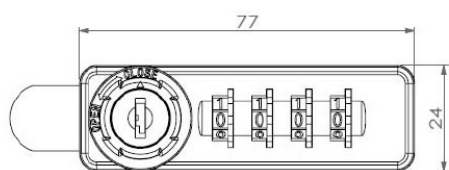

PRODUCT SHEET

Description:

Combi. Cam Lock M901, Public, 4-Digit, RH, 90DG, MK+Code Finder, Black, 73X20X15,5mm, Straight Cam C/E:40mm,, Closed 9´Clock, Open 12 O´Clock, Pre-coded 0000, Master, Key System #J13, Cylinder Centre to Edge of Lock Body: 12mm,, F/0,8-1,0mm Metal Panels Thickness, Horizontal Installation

Item number:

14.08.240-0

| Units | Box | Carton | HS Code | Barcode |
|-------|-----|--------|------------|---|
| Pcs. | 20 | 200 | 8301300000 |  5704866045513 |

Installation diagram

Core turn direction

0.8~1.0mm.
Installation method 1: Clamp the steel door with the lock body, the thickness of the door it is 0.8-1.0mm.

14~19 mm.
Installation method 2: Use the back panel to lock the wooden door, the thickness of the door it is 14~19 mm.

Refers to the hole size

SISO A/S

Mileparken 11
DK-2740 Skovlunde
Denmark
VAT: DK 24786013