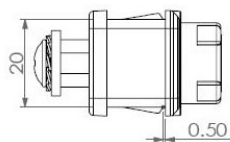

PRODUCT SHEET

Description:

Combi. Cam Lock M901, Public, 4-Digit, RH, 90DG, MK+Code Finder, Black, 73X20X15,5mm, Straight Cam C/E:40mm,, Closed 9´Clock, Open 12 O´Clock, Pre-coded 0000, Master, Key System #J13, Cylinder Centre to Edge of Lock Body: 12mm,, F/0,8-1,0mm Metal Panels Thickness, Horizontal Installation

Item number:

14.08.240-0

| Units | Box | Carton | HS Code | Barcode |
|-------|-----|--------|------------|---|
| Pcs. | 20 | 200 | 8301300000 |  5704866045513 |

Installation diagram

Core turn direction

0.8~1.0mm.
Installation method 1: Clamp the steel door with the lock body, the thickness of the door it is 0.8-1.0mm.

14~19 mm.
Installation method 2: Use the back panel to lock the wooden door, the thickness of the door it is 14~19 mm.

Refers to the hole size

SISO A/S

Mileparken 11
DK-2740 Skovlunde
Denmark
VAT: DK 24786013